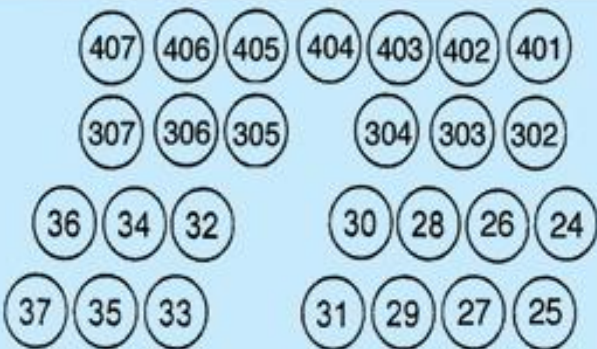

PLANTS BORDER & FENCE  
All tables on road are 4 tops

PLANTS BORDER & FENCE  
All tables on road are 4 chairs

ENTRANCE

SHOWS

MANGO'S ENTRANCE

(Second Floor)

(Second Floor)

(Second Floor)