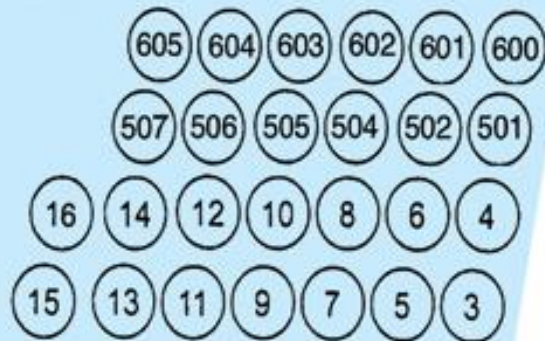

PLANTS BORDER & FENCE  
All tables on road are 4 tops

PLANTS BORDER & FENCE  
All tables on road are 4 chairs

ENTRANCE

SHOWS

MANGO'S ENTRANCE

(Second Floor)

(Second Floor)

(Second Floor)