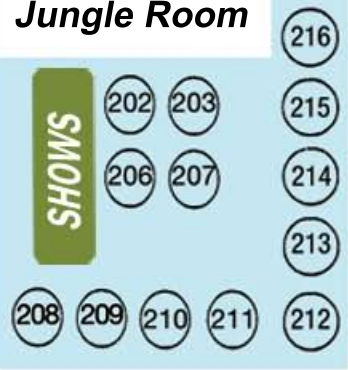

PLANTS BORDER & FENCE
All tables on road are 4 tops

PLANTS BORDER & FENCE
All tables on road are 4 chairs

ENTRANCE

SHOWS

MANGO'S ENTRANCE

(Second Floor)

MAMBO BAR

SHOWS

(Second Floor)

(Second Floor)

(Second Floor)

Jungle Room

SHOWS

SHOWS