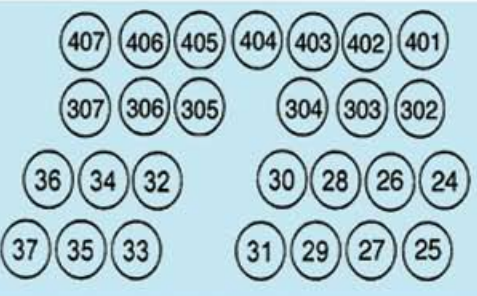

PLANTS BORDER & FENCE
All tables on road are 4 tops

PLANTS BORDER & FENCE
All tables on road are 4 chairs

ENTRANCE

SHOWS

MANGO'S ENTRANCE

(Second Floor)

MAMBO BAR

SHOWS

(Second Floor)

(Second Floor)

(Second Floor)

Jungle Room

SHOWS

SHOWS