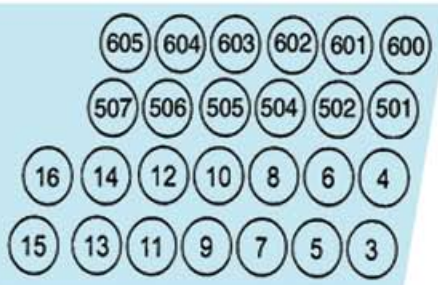

PLANTS BORDER & FENCE
All tables on road are 4 tops

PLANTS BORDER & FENCE
All tables on road are 4 chairs

ENTRANCE

SHOWS

MANGO'S ENTRANCE

(Second Floor)

MAMBO BAR

SHOWS

(Second Floor)

(Second Floor)

(Second Floor)

Jungle Room

SHOWS

SHOWS